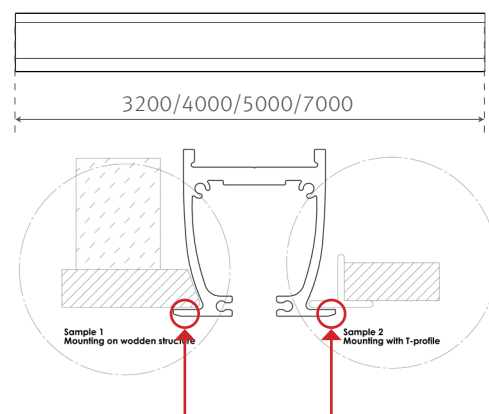

Luna ceiling lift mounted directly in Ergolet's embedded track.

A traverse with Luna mounted onto Ergolet's embedded track.

Model	Item-number
Embedded track 75 mm - 2,5 m	016-01256
Embedded track 75 mm - 3,2 m	016-01255
Embedded track 75 mm - 4 m	016-01254
Embedded track 75 mm - 5 m	016-01253
Embedded track 75 mm - 7 m	016-01252
Embedded track 75 mm - 45° curved	016-01260
Embedded track 75 mm - 60° curved	016-01259
Embedded track 75 mm - 90° curved	016-01258

TECHNICAL SPECIFICATION

Measurements of profile

See drawings

Colour

Powder coated white RAL 9010

Mounting

Can be mounted into most materials

Note: 1mm distance between the track and the mounting surface.