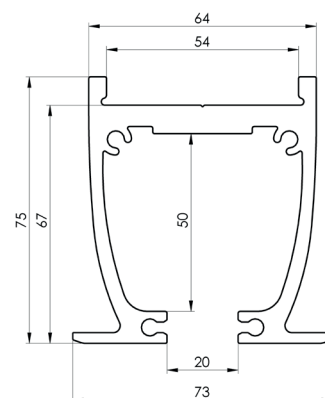

Luna ceiling lift mounted directly in Ergolet's embedded track.

A traverse with Luna mounted onto Ergolet's embedded track.

Model	Item-number
Embedded track 75 mm - 2,5 m	016-01256
Embedded track 75 mm - 3,2 m	016-01255
Embedded track 75 mm - 4 m	016-01254
Embedded track 75 mm - 5 m	016-01253
Embedded track 75 mm - 7 m	016-01252
Embedded track 75 mm - 45° curved	016-01260
Embedded track 75 mm - 60° curved	016-01259
Embedded track 75 mm - 90° curved	016-01258

TECHNICAL SPECIFICATION

Measurements of profile

See drawings

Colour

Powder coated white RAL 9010

Mounting

Can be mounted into most materials

Note: 1mm distance between the track and the mounting surface.