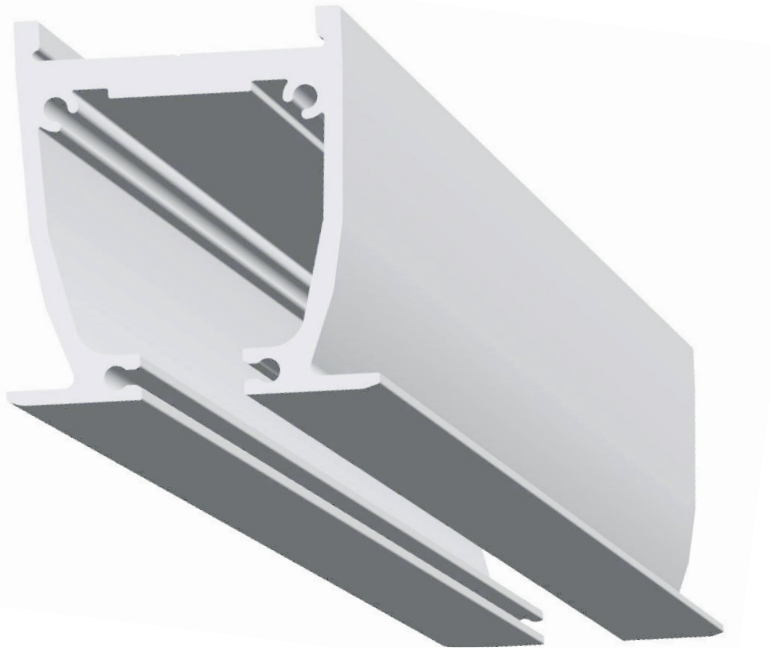

NEW

Embedded tracking

Overhead tracking: A world of tracks

Primary application

Home care
Nursing homes
Hospital

Ergolet's overhead track systems: a world of flexible, rugged and easy to install tracks. Ergolet provides multiple track solutions to accommodate the varying and challenging needs in today's health care sector.

NEW! The latest addition to Ergolet's already extensive ceiling track programme, is an embedded 75 mm tracking profile, made from light, durable aluminium.

The embedded track profile is mounted into the ceiling becoming flush with the ceiling surface. This elegant profile is often a preferred choice by architects for specific building environments.

With the addition of the embedded profile Ergolet's customers have another tracking option to choose from to meet their installation requirements: be it Ergolet's traditional ceiling mounted profiles; our unique wall mounted E-track with its slim and discreet design; or our new embedded tracking profile.

Luna ceiling lift mounted directly in Ergolet's embedded track.

A traverse with Luna mounted onto Ergolet's embedded track.

Model	Item-number
Embedded track 75 mm - 2,5 m	016-01256
Embedded track 75 mm - 3,2 m	016-01255
Embedded track 75 mm - 4 m	016-01254
Embedded track 75 mm - 5 m	016-01253
Embedded track 75 mm - 7 m	016-01252
Embedded track 75 mm - 45° curved	016-01260
Embedded track 75 mm - 60° curved	016-01259
Embedded track 75 mm - 90° curved	016-01258